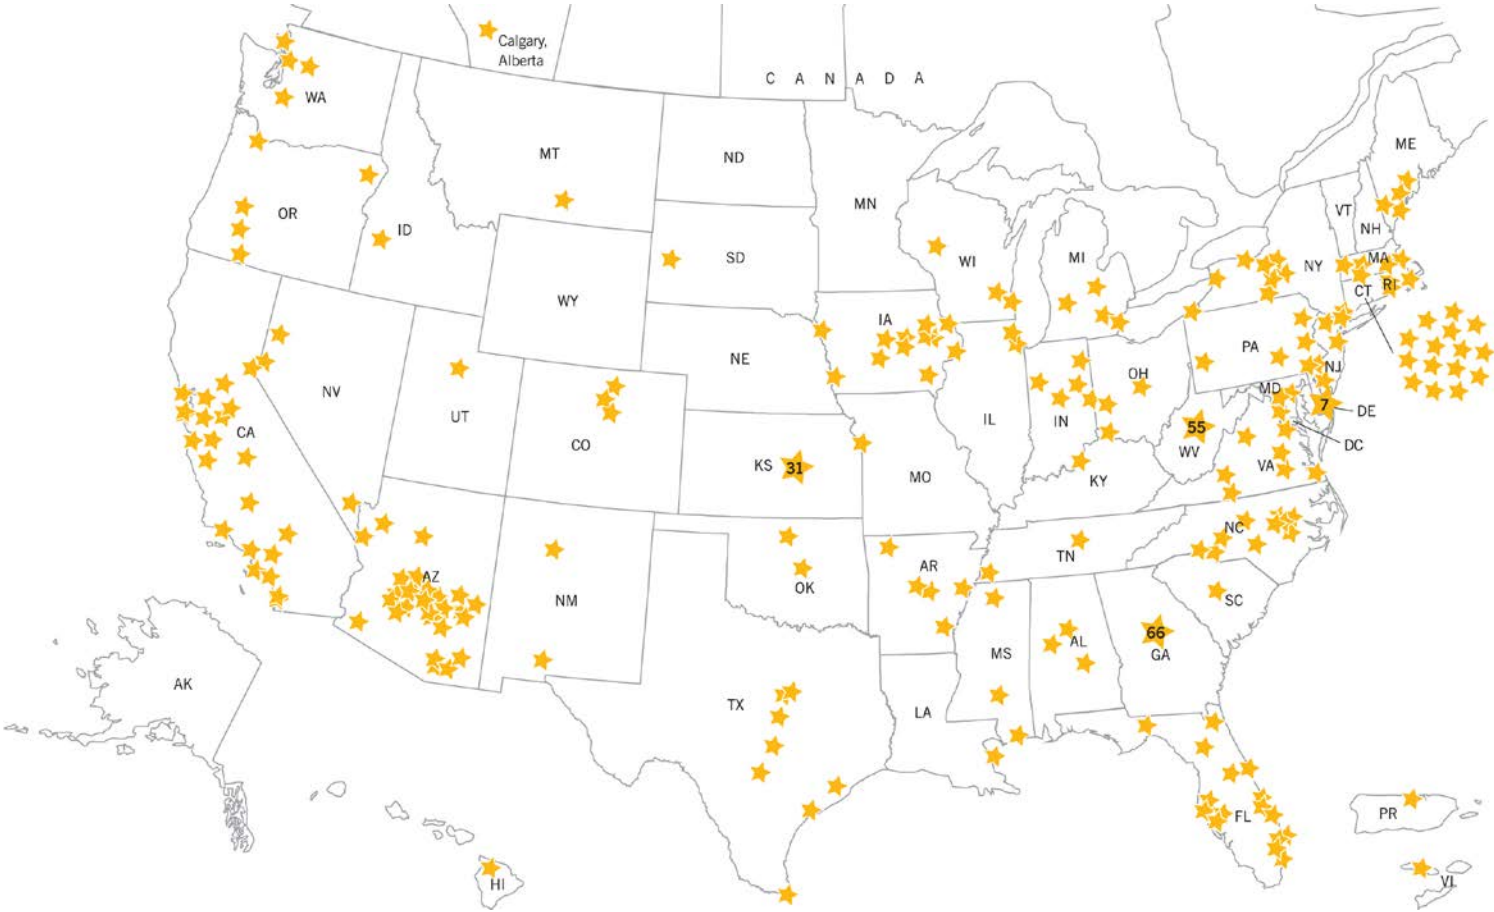

Momentum Is Building!

More than 360+ communities in 43 states across the nation, as well as the District of Columbia, Puerto Rico, the U.S. Virgin Islands and Canada — with 3,900 local organizations and 450+ state and local funders, including 185 United Ways.

PUERTO RICO

San Juan

RHODE ISLAND

Newport
 Providence

SOUTH CAROLINA

Richland County

SOUTH DAKOTA

Rapid City

TENNESSEE

Memphis
 Nashville

TEXAS

Arlington-Mansfield
 Austin
 Brownsville
 Dallas
 Houston
 Palacios
 San Antonio
 Waco

U.S. VIRGIN ISLANDS

St. Croix,
 St. John
 St. Thomas

UTAH

Salt Lake (Clearfield, Kearns, Park City and South Salt Lake)

VIRGINIA

Alexandria
 Greater Richmond
 Harrisonburg & Rockingham County
 Martinsville-Henry County
 Petersburg
 Roanoke
 Virginia Beach

WASHINGTON

Anacortes
 Bellevue
 Seattle and the South King County cities of Auburn, Burien, Federal Way, Kent, Renton, SeaTac and Tukwila
 Tacoma