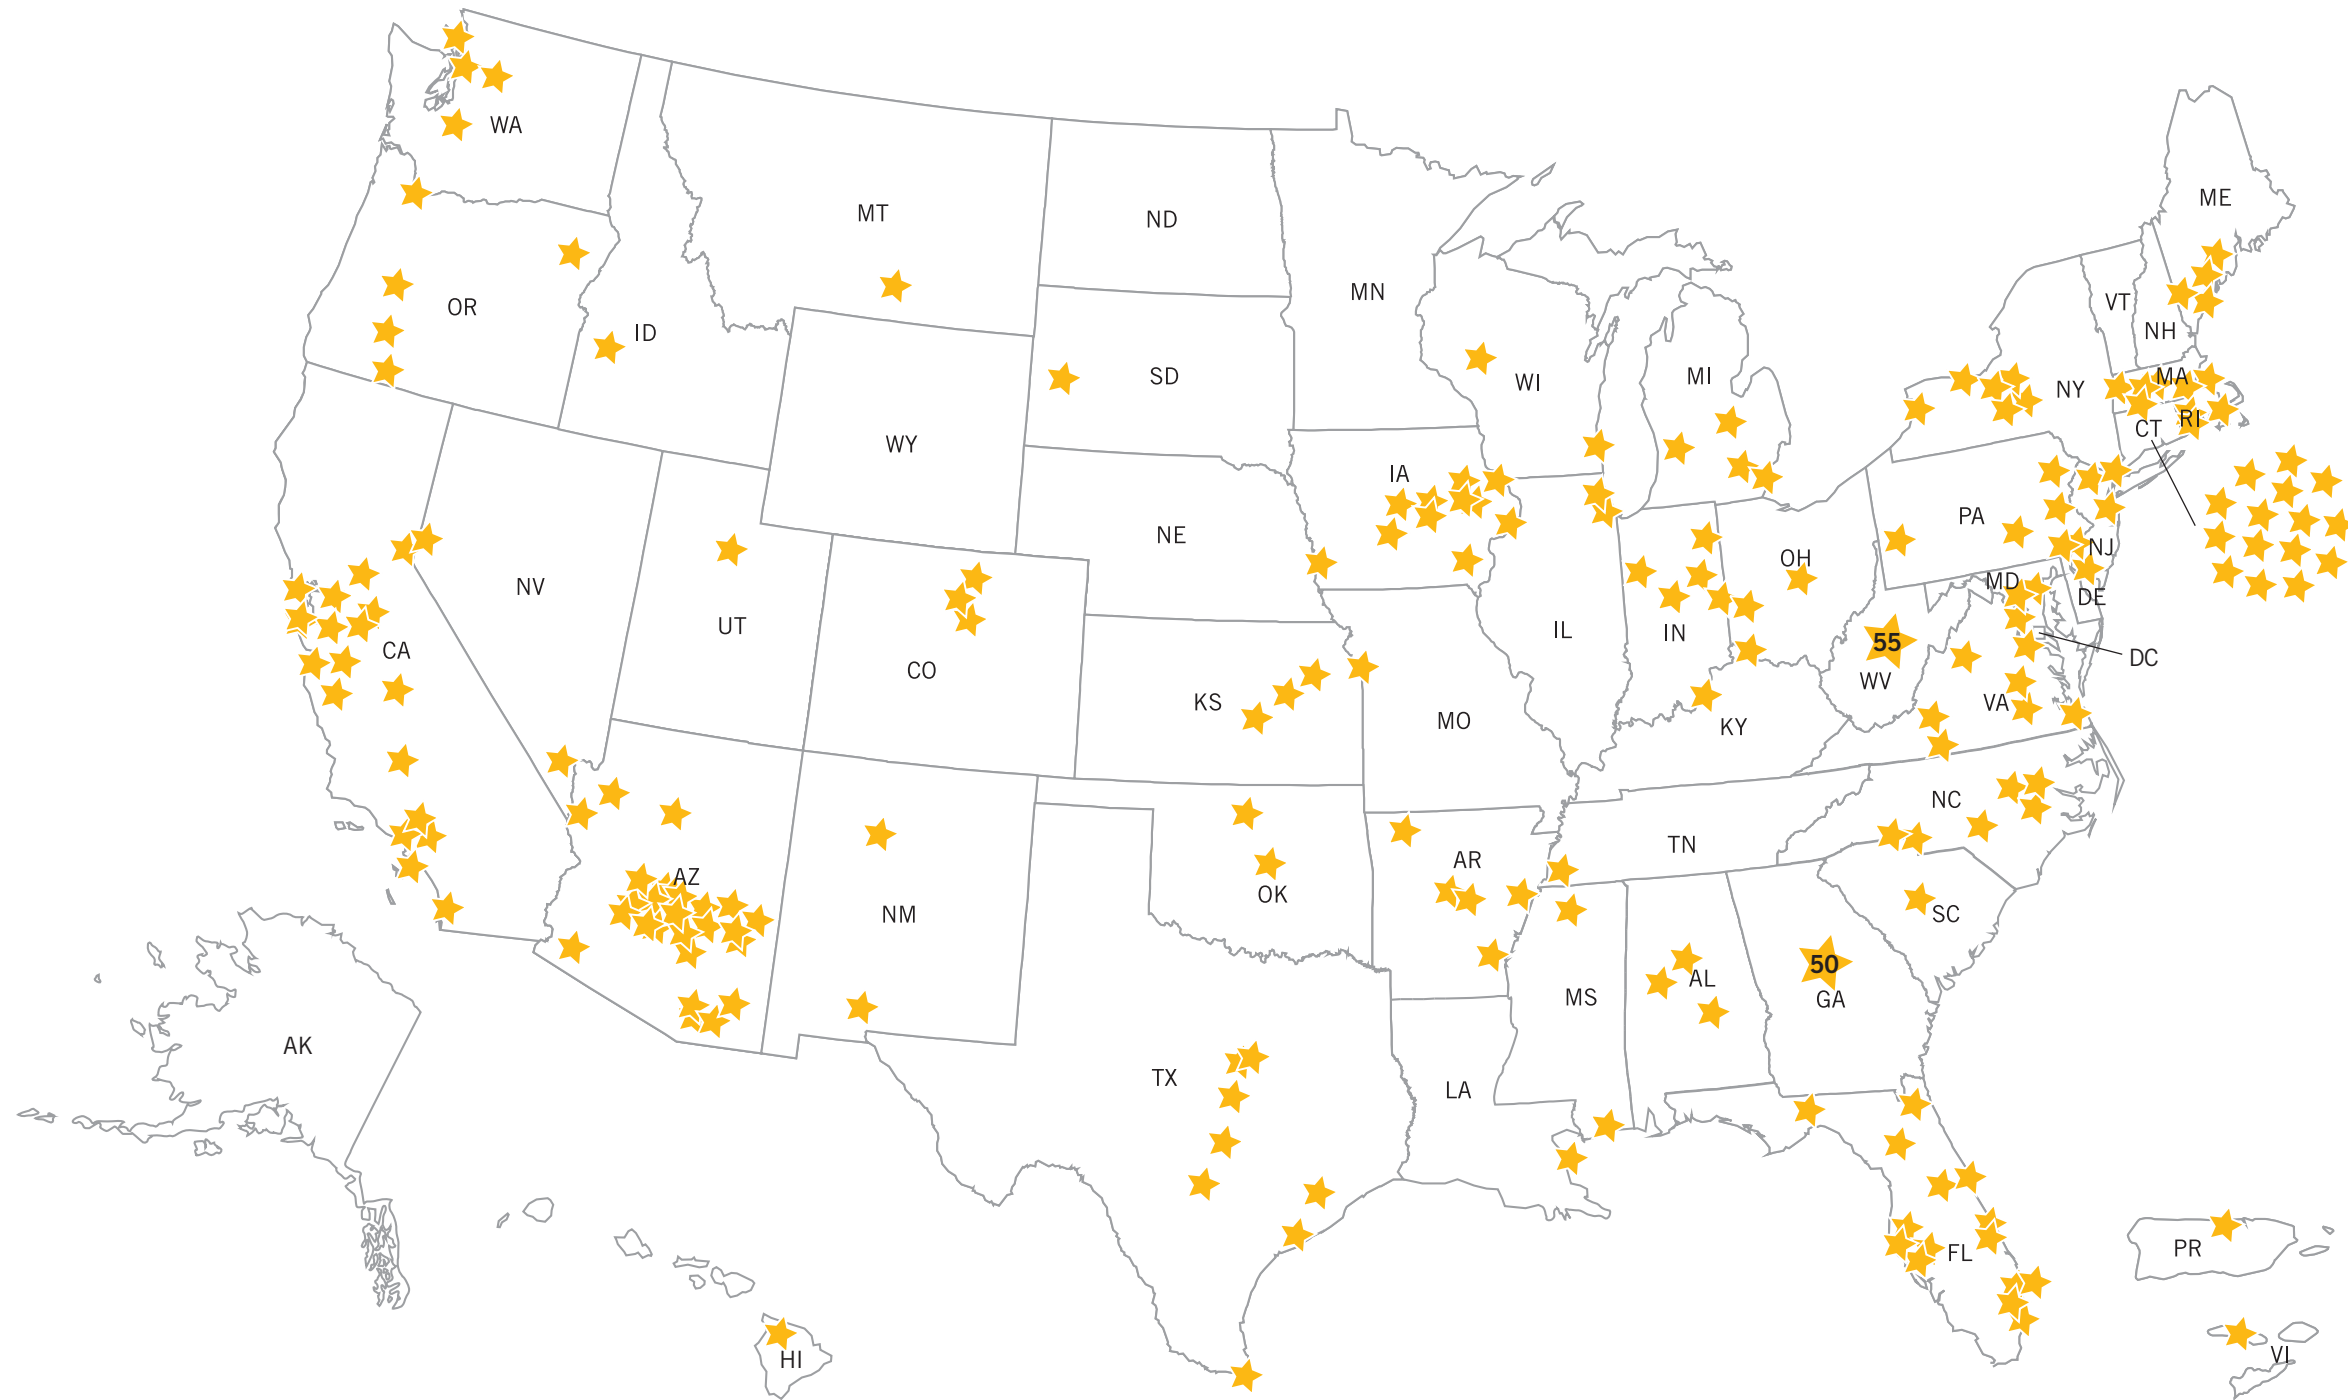

# Momentum Is Building!

More than 300 communities in 42 states across the nation, as well as the District of Columbia, Puerto Rico and the U.S. Virgin Islands with 2,300 local organizations and 250+ state and local funders, including 130 United Ways.

**ARKANSAS\***  
Eudora  
Little Rock  
Marvell  
Pulaski County  
Springdale

**CALIFORNIA**  
Berkeley  
Buena Park  
Chula Vista  
Fresno  
Kern County  
Long Beach  
Los Angeles  
Oakland  
Pacoima Community  
Initiative, Los Angeles  
Richmond  
Sacramento  
Salinas  
San Francisco

**SOUTH DAKOTA**  
Rapid City

**TENNESSEE**  
Memphis

**TEXAS**  
Arlington-Mansfield

Austin  
Brownsville  
Dallas  
Houston  
Palacios  
San Antonio  
Waco

**U.S. VIRGIN ISLANDS**  
St. Thomas

**UTAH**  
Clearfield, Kearns, Park City  
and South Salt Lake  
Salt Lake City

**VIRGINIA**  
Alexandria  
Harrisonburg & Rockingham  
County  
Martinsville-Henry County  
Petersburg  
Richmond  
Roanoke  
Virginia Beach

**WASHINGTON**  
Anacortes  
Bellevue  
Seattle and the South King  
County cities of Auburn,  
Burien, Federal Way,  
Kent, Renton, SeaTac and  
Tukwila  
Tacoma